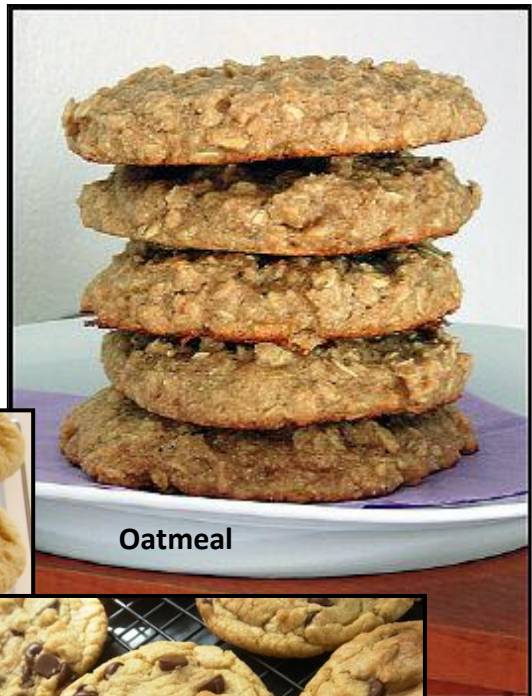

Atelier d'Anne

by Barako

Gourmet Cookie Doughs

Snickerdoodle

Oatmeal

Peanut Butter

Chocolate Chip

White Chocolate Chip

Sugar